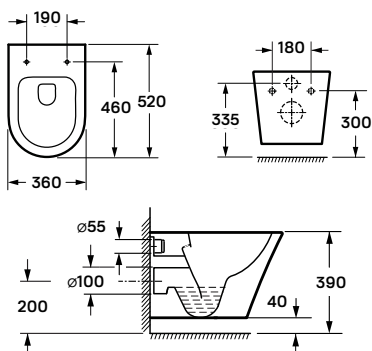

~~10 900 Ft~~
7 900 Ft

bella soft-closing WC ülőke

1 év GARANCIA

Slim seat

Quick release

Soft-closing

-28%

~~10 900 Ft~~
7 900 Ft