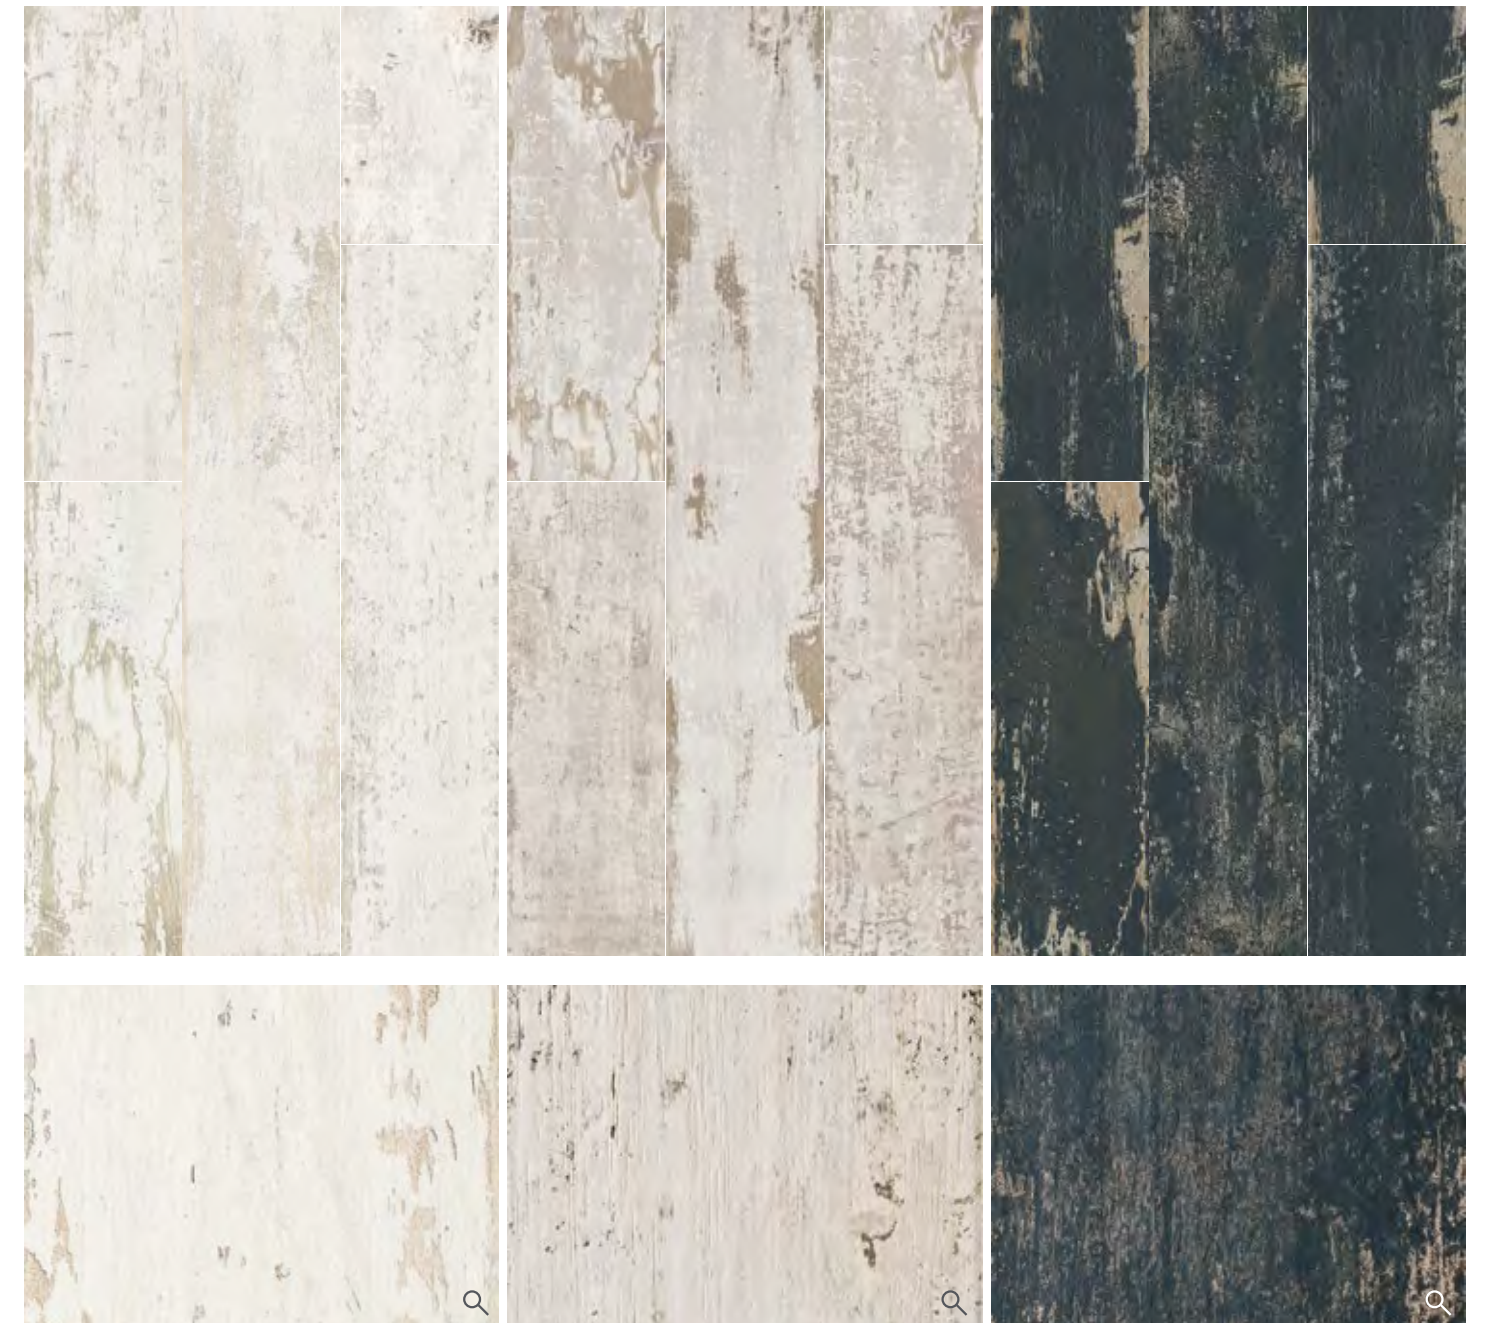

larvik white

larvik grey

larvik black

SIZE	PIECES/ BOX	PIECES/ PALLET	BOX/ PALLET	M2_SQM/ BOX	M2_SQM/ PALLET	KG/ BOX	KG/ PALLET
20x120	4	160	40	0,95	38,00	22,80	937,00
rodapié 10x60	10	-	-	-	-	-	-
rodapié 10x120	10	-	-	-	-	-	-