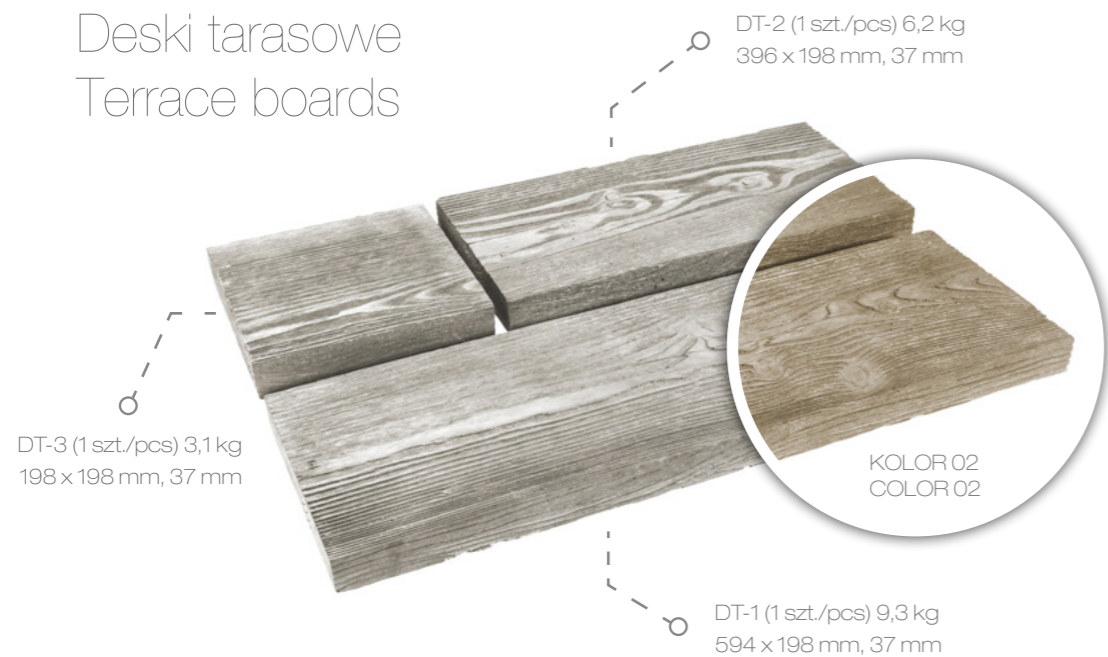

stegu

Deski tarasowe
Terrace boards